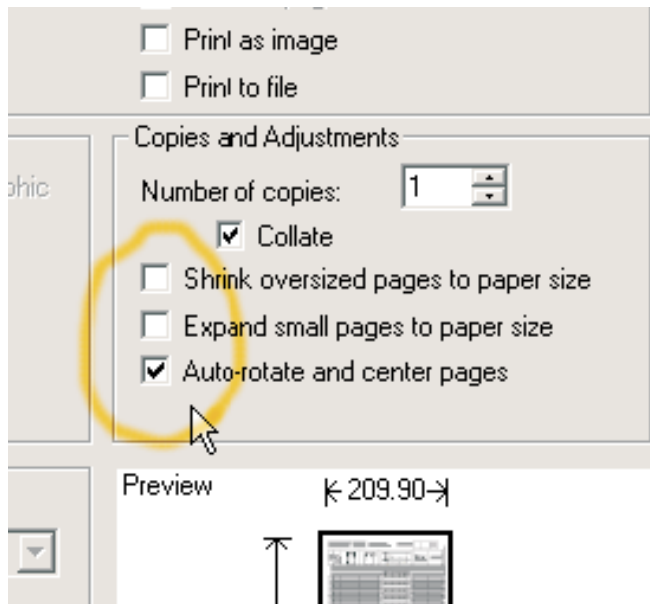

For a correctly sized printout, adjust Adobe Acrobat Reader's Print Menu settings as shown here:

Using these settings, print only page 2 and/or 3 of this document.

micro-IDent® 12

VER 2.0
00232-0211-02-9