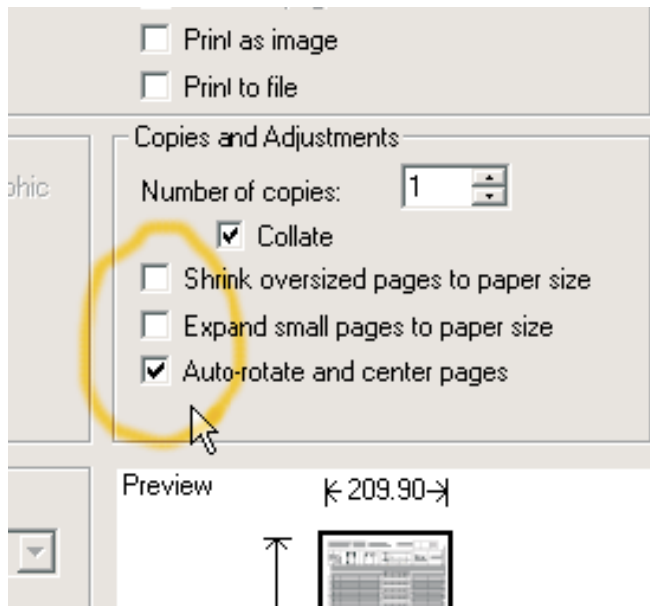

For a correctly sized printout, adjust Adobe Acrobat Reader's Print Menu settings as shown here:

Using these settings, print only page 2 and/or 3 of this document.

micro-IDent[®]plus 12

VER 1.0

00234-0507-02-4