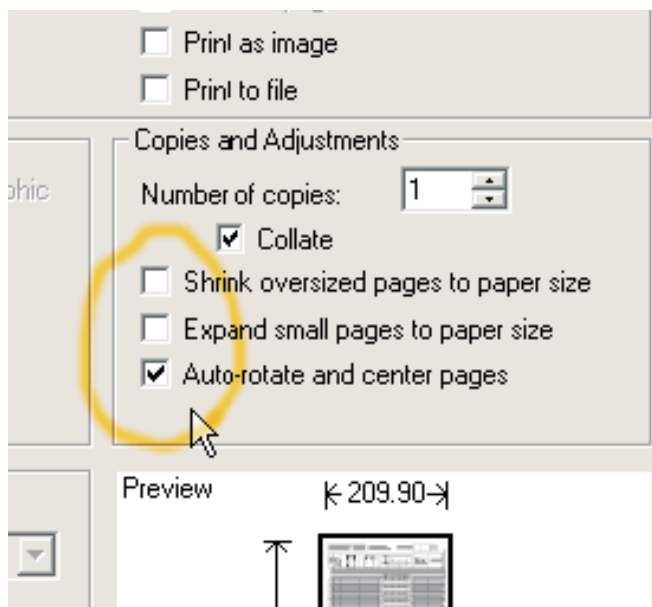

For a correctly sized printout, adjust Adobe Acrobat Reader's Print Menu settings as shown here:

Using these settings, print only page 2 and/or 3 of this document.

GenoType AAT 12

VER 1.0

00251-0507-02-6

dd	mm	yyyy