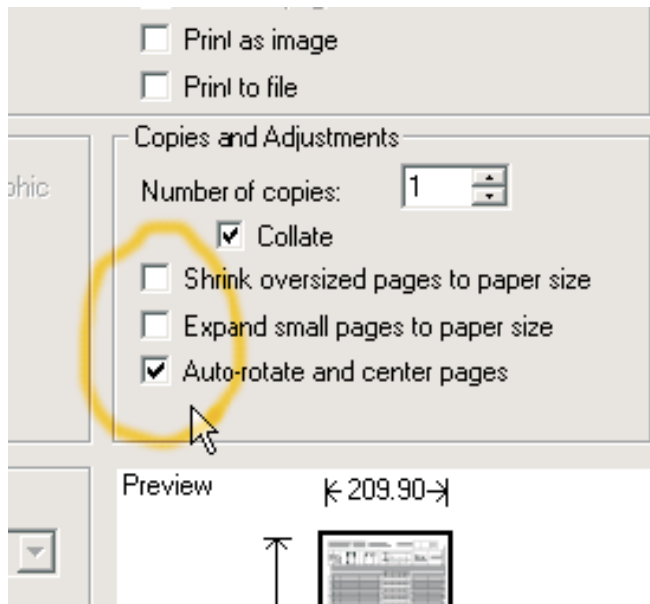

For a correctly sized printout, adjust Adobe Acrobat Reader's Print Menu settings as shown here:

Using these settings, print only page 2 and/or 3 of this document.

micro-IDent[®]plus11 12

VER 1.0
00233-0712-02-2