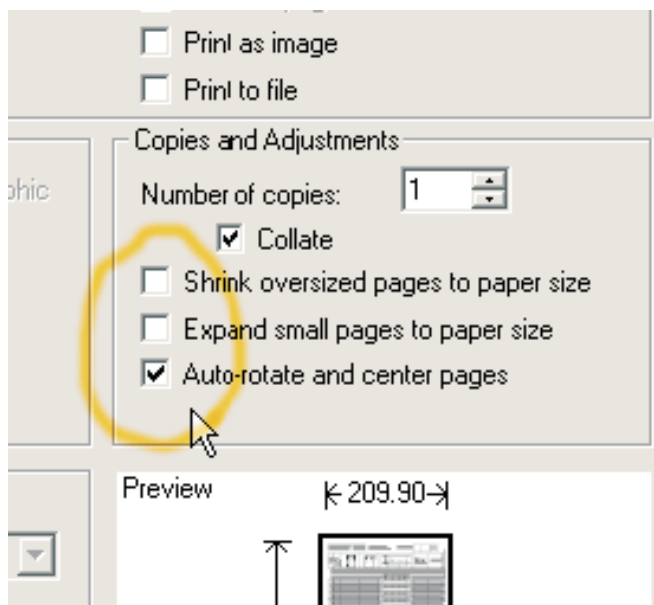

For a correctly sized printout, adjust Adobe Acrobat Reader's Print Menu settings as shown here:

Use these settings, print only page 2 and/or 3 of this document.

GenoType NTM-DR 12

VER 1.0
00297-0915-02-1