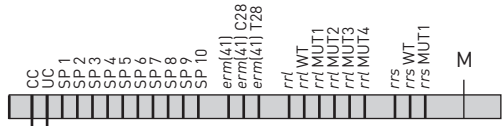

For a correctly sized printout, adjust Adobe Acrobat Reader's Print Menu settings as shown here:

Use these settings, print only page 2 and/or 3 of this document.

GenoType NTM-DR 12

VER 1.0
00297-0915-02-1

dd	mm	yyyy

#					species	erm(41) C28	erm(41) T28	rrl WT	rrl MUT	rrs WT	rrs MUT	MA resistant	AG resistant
---	--	---	---	--	---------	-------------	-------------	--------	---------	--------	---------	--------------	--------------